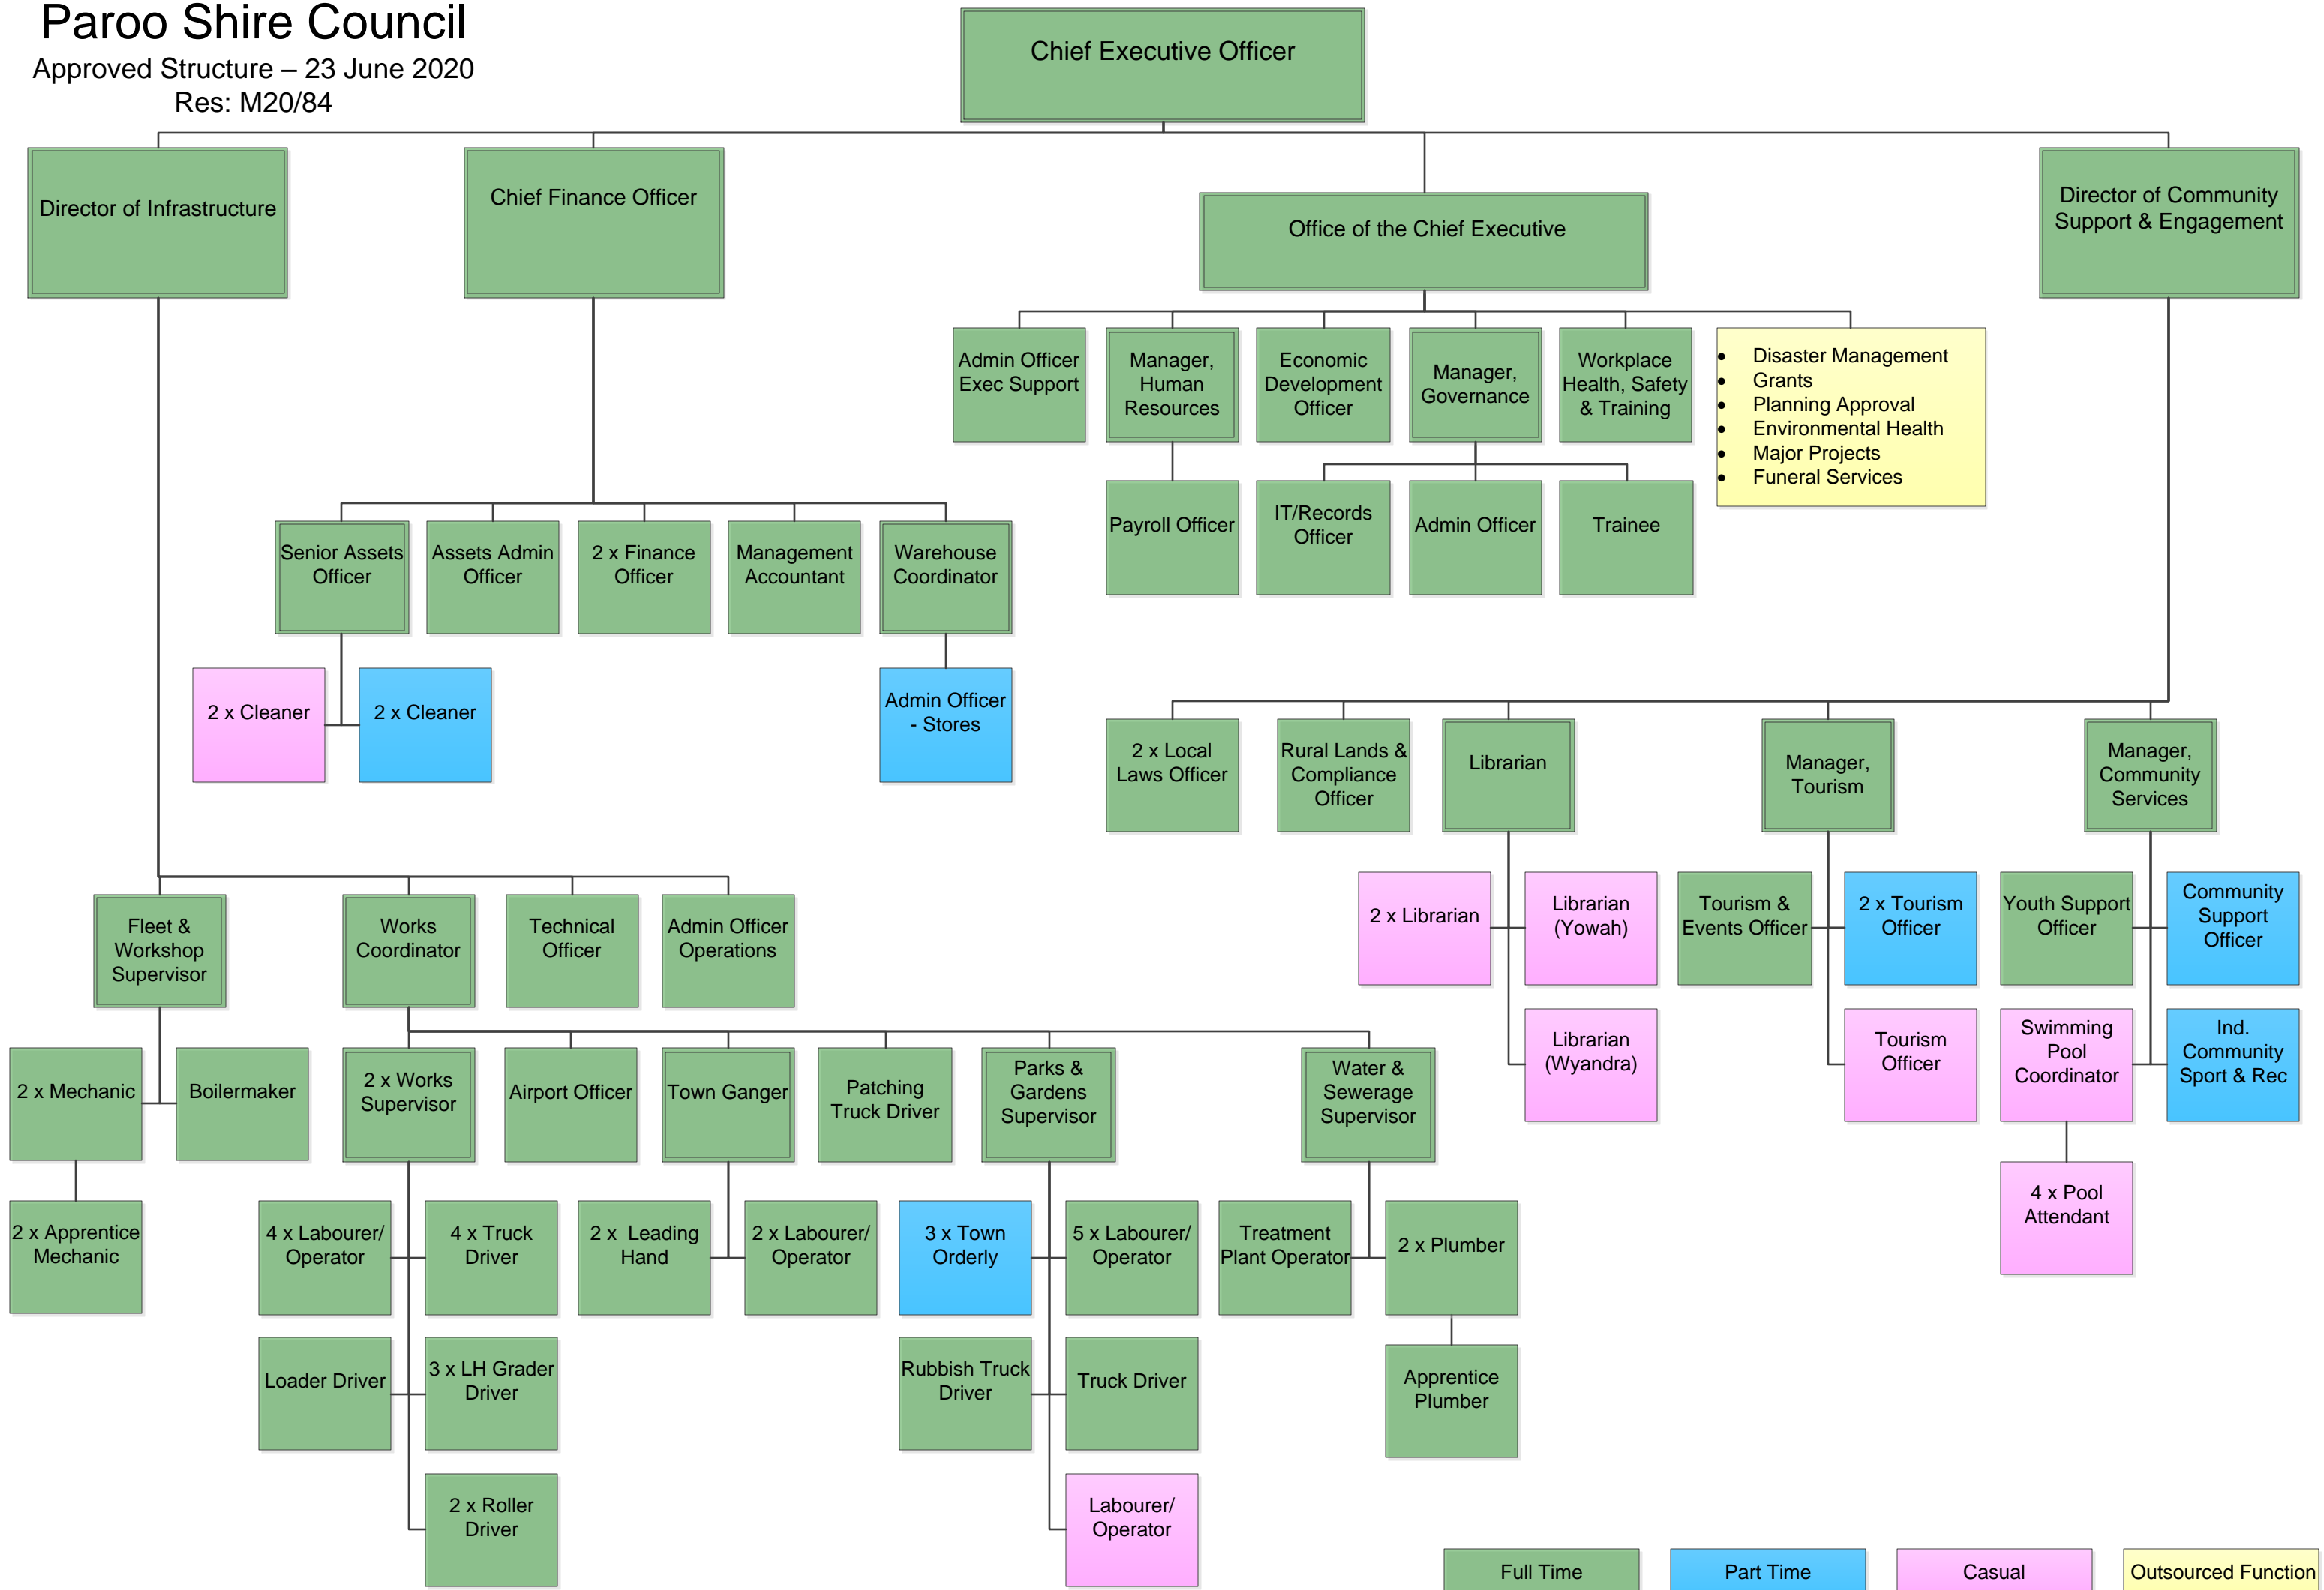

Paroo Shire Council

Approved Structure – 23 June 2020

Res: M20/84

Full Time

Part Time

Casual

Outsourced Function